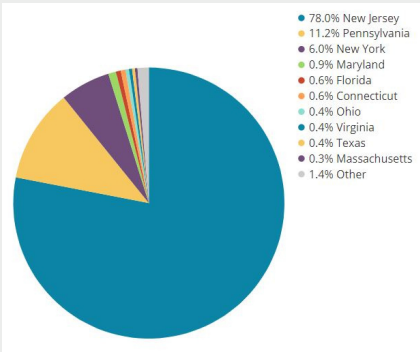

### Customer Data

### Customer Geographics

#### Top 25 Cities Outside of New Jersey

1. Mesa, Arizona
2. El Segundo, California
3. Guilford, Connecticut
4. Norwalk, Connecticut
5. Edgemoor, Delaware
6. Wilmington, Delaware
7. Indian Harbour Beach, Florida
8. The Villages, Florida
9. Atlanta, Georgia
10. Indianapolis, Indiana
11. Ashton, Maryland
12. Bel Air, Maryland
13. Silver Spring, Maryland
14. Buchanan, New York
15. New York, New York
16. Granville, Ohio
17. Toronto, Ontario
18. Marcus Hook, Pennsylvania
19. Ottsville, Pennsylvania
20. Penn del, Pennsylvania
21. Philadelphia, Pennsylvania
22. Carrollton, Texas
23. Houston, Texas
24. Hunter Mill District, Virginia
25. Virginia Beach, Virginia