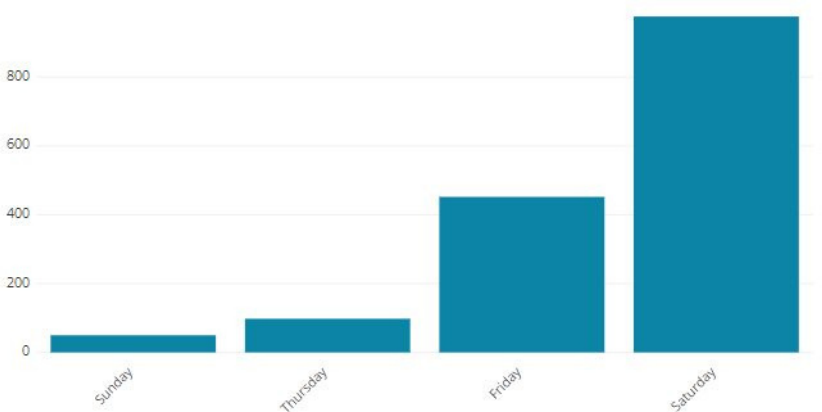

### Quarterly Check-Ins

**1,478**  1472.34%

% change compares to last full quarter.

### Yearly Check-Ins

**2,532** 

% change compares to last year up to today.

Hour of Day Check-Ins - 2021-09-04 - 2021-10-02

Check-Ins by Day (Last Week)

Customer Geographics: New Jersey Cities - 134 Total

Allendale	Hanover	Raritan
Barnegat	Hazlet	Ridgefield Park
Barnegat Light		Ridgewood
Basking Ridge	Hightstown	River Edge
Batsto	Hillsborough Township	Riverdale
Bayville	Hoboken	Riverton
Beach Haven	Hopewell	Roxbury Township
Beachwood	Island Heights	Scotch Plains
Bedminster	Jersey City	Secaucus
Berkeley Heights	Lakehurst	Somerset
Blackwood	Lakewood	South Brunswick Township
Branchburg	Lanoka Harbor	South Orange
Brick Township	Laurence Harbor	South River
Burlington	Lavallette	Southampton Township
Caldwell	Lincroft	Springfield
Cedar Grove	Lumberton	Stafford Township
Chesterfield Township	Lyndhurst	Sussex
Clifton	Mantua Township	Swedesboro
Collingswood	Manville	Toms River
Columbus	Maple Shade	Township of Washington
Cranbury	Maplewood	Trenton
Cream Ridge	Marlboro	Union
Delaware Township	Medford Lakes	Upper Montclair
Delran	Mendham	Vernon Township
Denville	Middletown Township	Verona
Dover	Millburn	West Collingswood
Dumont	Monroe Township	Waldwick
East Brunswick	Montclair	Wall Township
East Rutherford	Montville	Waretown
Eastampton Township	Mount Laurel Township	Warren
Edison	Mystic Islands	West Creek
Egg Harbor City	New Brunswick	West Long Branch
Elizabeth	Newton	West Milford
Englishtown	North Arlington	Westfield
Erial	North Caldwell	Wharton
Evesham	Norwood	Whitehouse Station
Fair Haven	Oakland	Woodbridge Township
Flemington	Ocean Township	Woodland Park
Florence	Oceanport	Wyckoff
Forked River	Palmyra	
Franklin Lakes	Paterson	
Freehold	Paulsboro	
Gillette	Pennington	
Creystone Park	Pine Brook	
Hackensack	Plainsboro Township	
Haddonfield	Pompton Plains	
HainesportTownship	Rahway	
Hamburg	Ramsey	