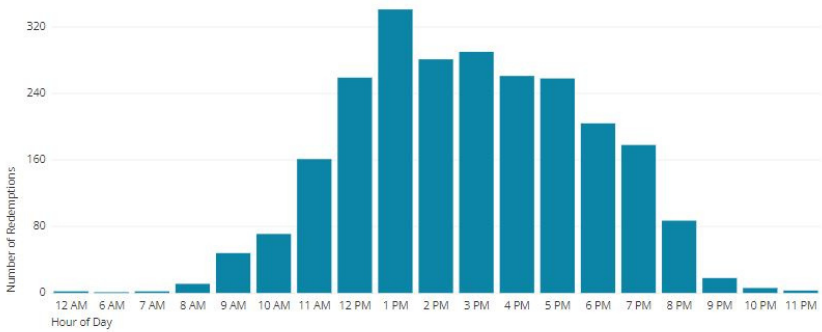

### Monthly Check-Ins

**1,478**  1472.34%

% change compares to last month up to today.

### Quarterly Check-Ins

**1,478**  1472.34%

% change compares to last full quarter.

### Yearly Check-Ins

**2,532** 

% change compares to last year up to today.

Hour of Day Check-Ins - 2021-09-04 - 2021-10-02

Check-Ins by Day (Last Week)

Customer Geographics: New Jersey Cities - 134 Total

Allendale	Hanover	Raritan
Barnegat	Hazlet	Ridgefield Park
Barnegat Light		Ridgewood
Basking Ridge	Hightstown	River Edge
Batsto	Hillsborough Township	Riverdale
Bayville	Hoboken	Riverton
Beach Haven	Hopewell	Roxbury Township
Beachwood	Island Heights	Scotch Plains
Bedminster	Jersey City	Secaucus
Berkeley Heights	Lakehurst	Somerset
Blackwood	Lakewood	South Brunswick Township
Branchburg	Lanoka Harbor	South Orange
Brick Township	Laurence Harbor	South River
Burlington	Lavallette	Southampton Township
Caldwell	Lincroft	Springfield
Cedar Grove	Lumberton	Stafford Township
Chesterfield Township	Lyndhurst	Sussex
Clifton	Mantua Township	Swedesboro
Collingswood	Manville	Toms River
Columbus	Maple Shade	Township of Washington
Cranbury	Maplewood	Trenton
Cream Ridge	Marlboro	Union
Delaware Township	Medford Lakes	Upper Montclair
Delran	Mendham	Vernon Township
Denville	Middletown Township	Verona
Dover	Millburn	West Collingswood
Dumont	Monroe Township	Waldwick
East Brunswick	Montclair	Wall Township
East Rutherford	Montville	Waretown
Eastampton Township	Mount Laurel Township	Warren
Edison	Mystic Islands	West Creek
Egg Harbor City	New Brunswick	West Long Branch
Elizabeth	Newton	West Milford
Englishtown	North Arlington	Westfield
Erial	North Caldwell	Wharton
Evesham	Norwood	Whitehouse Station
Fair Haven	Oakland	Woodbridge Township
Flemington	Ocean Township	Woodland Park
Florence	Oceanport	Wyckoff
Forked River	Palmyra	
Franklin Lakes	Paterson	
Freehold	Paulsboro	
Gillette	Pennington	
Creystone Park	Pine Brook	
Hackensack	Plainsboro Township	
Haddonfield	Pompton Plains	
HainesportTownship	Rahway	
Hamburg	Ramsey	